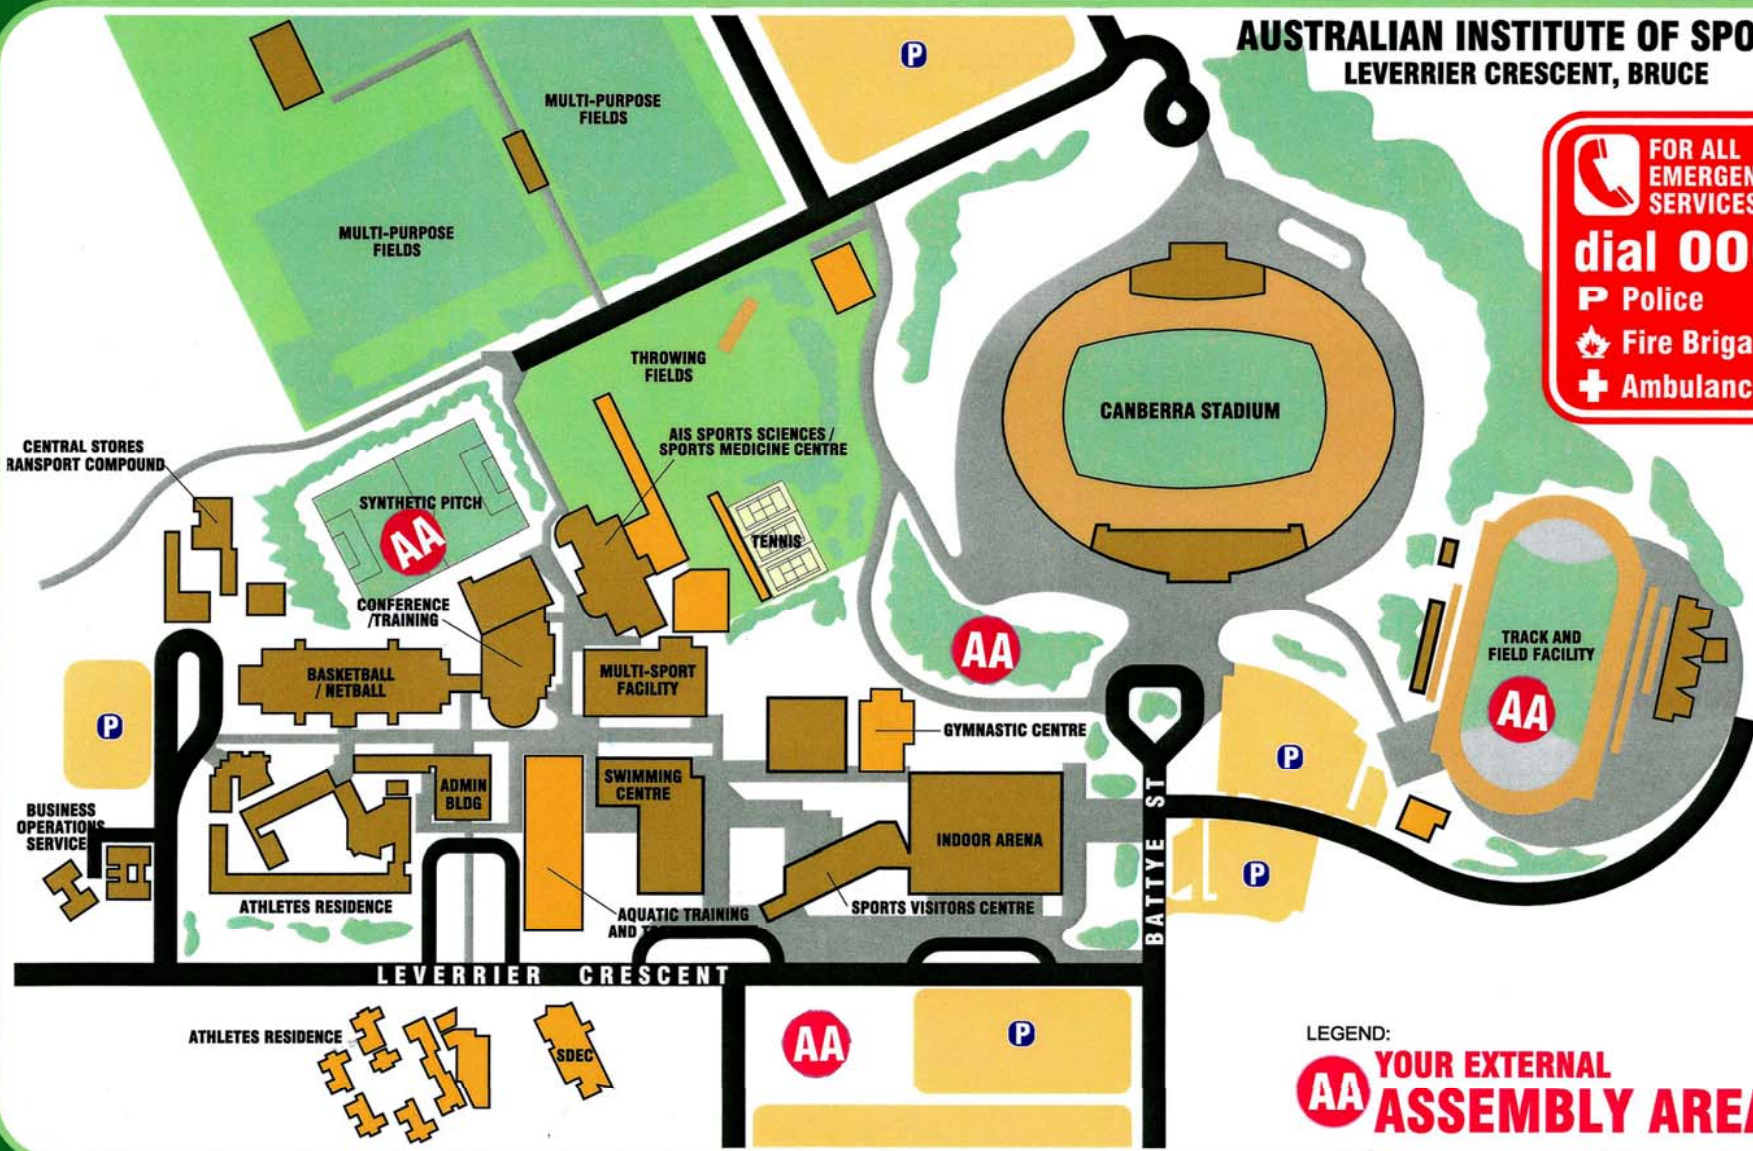

EMERGENCY EVACUATION - SITE MAP

AUSTRALIAN INSTITUTE OF SPORT
LEVERRIER CRESCENT, BRUCE

PRINTED DECEMBER 2005

 FOR ALL
EMERGENCY
SERVICES
dial 000
P Police
 Fire Brigade
 Ambulance

LEGEND:
AA YOUR EXTERNAL
ASSEMBLY AREAS