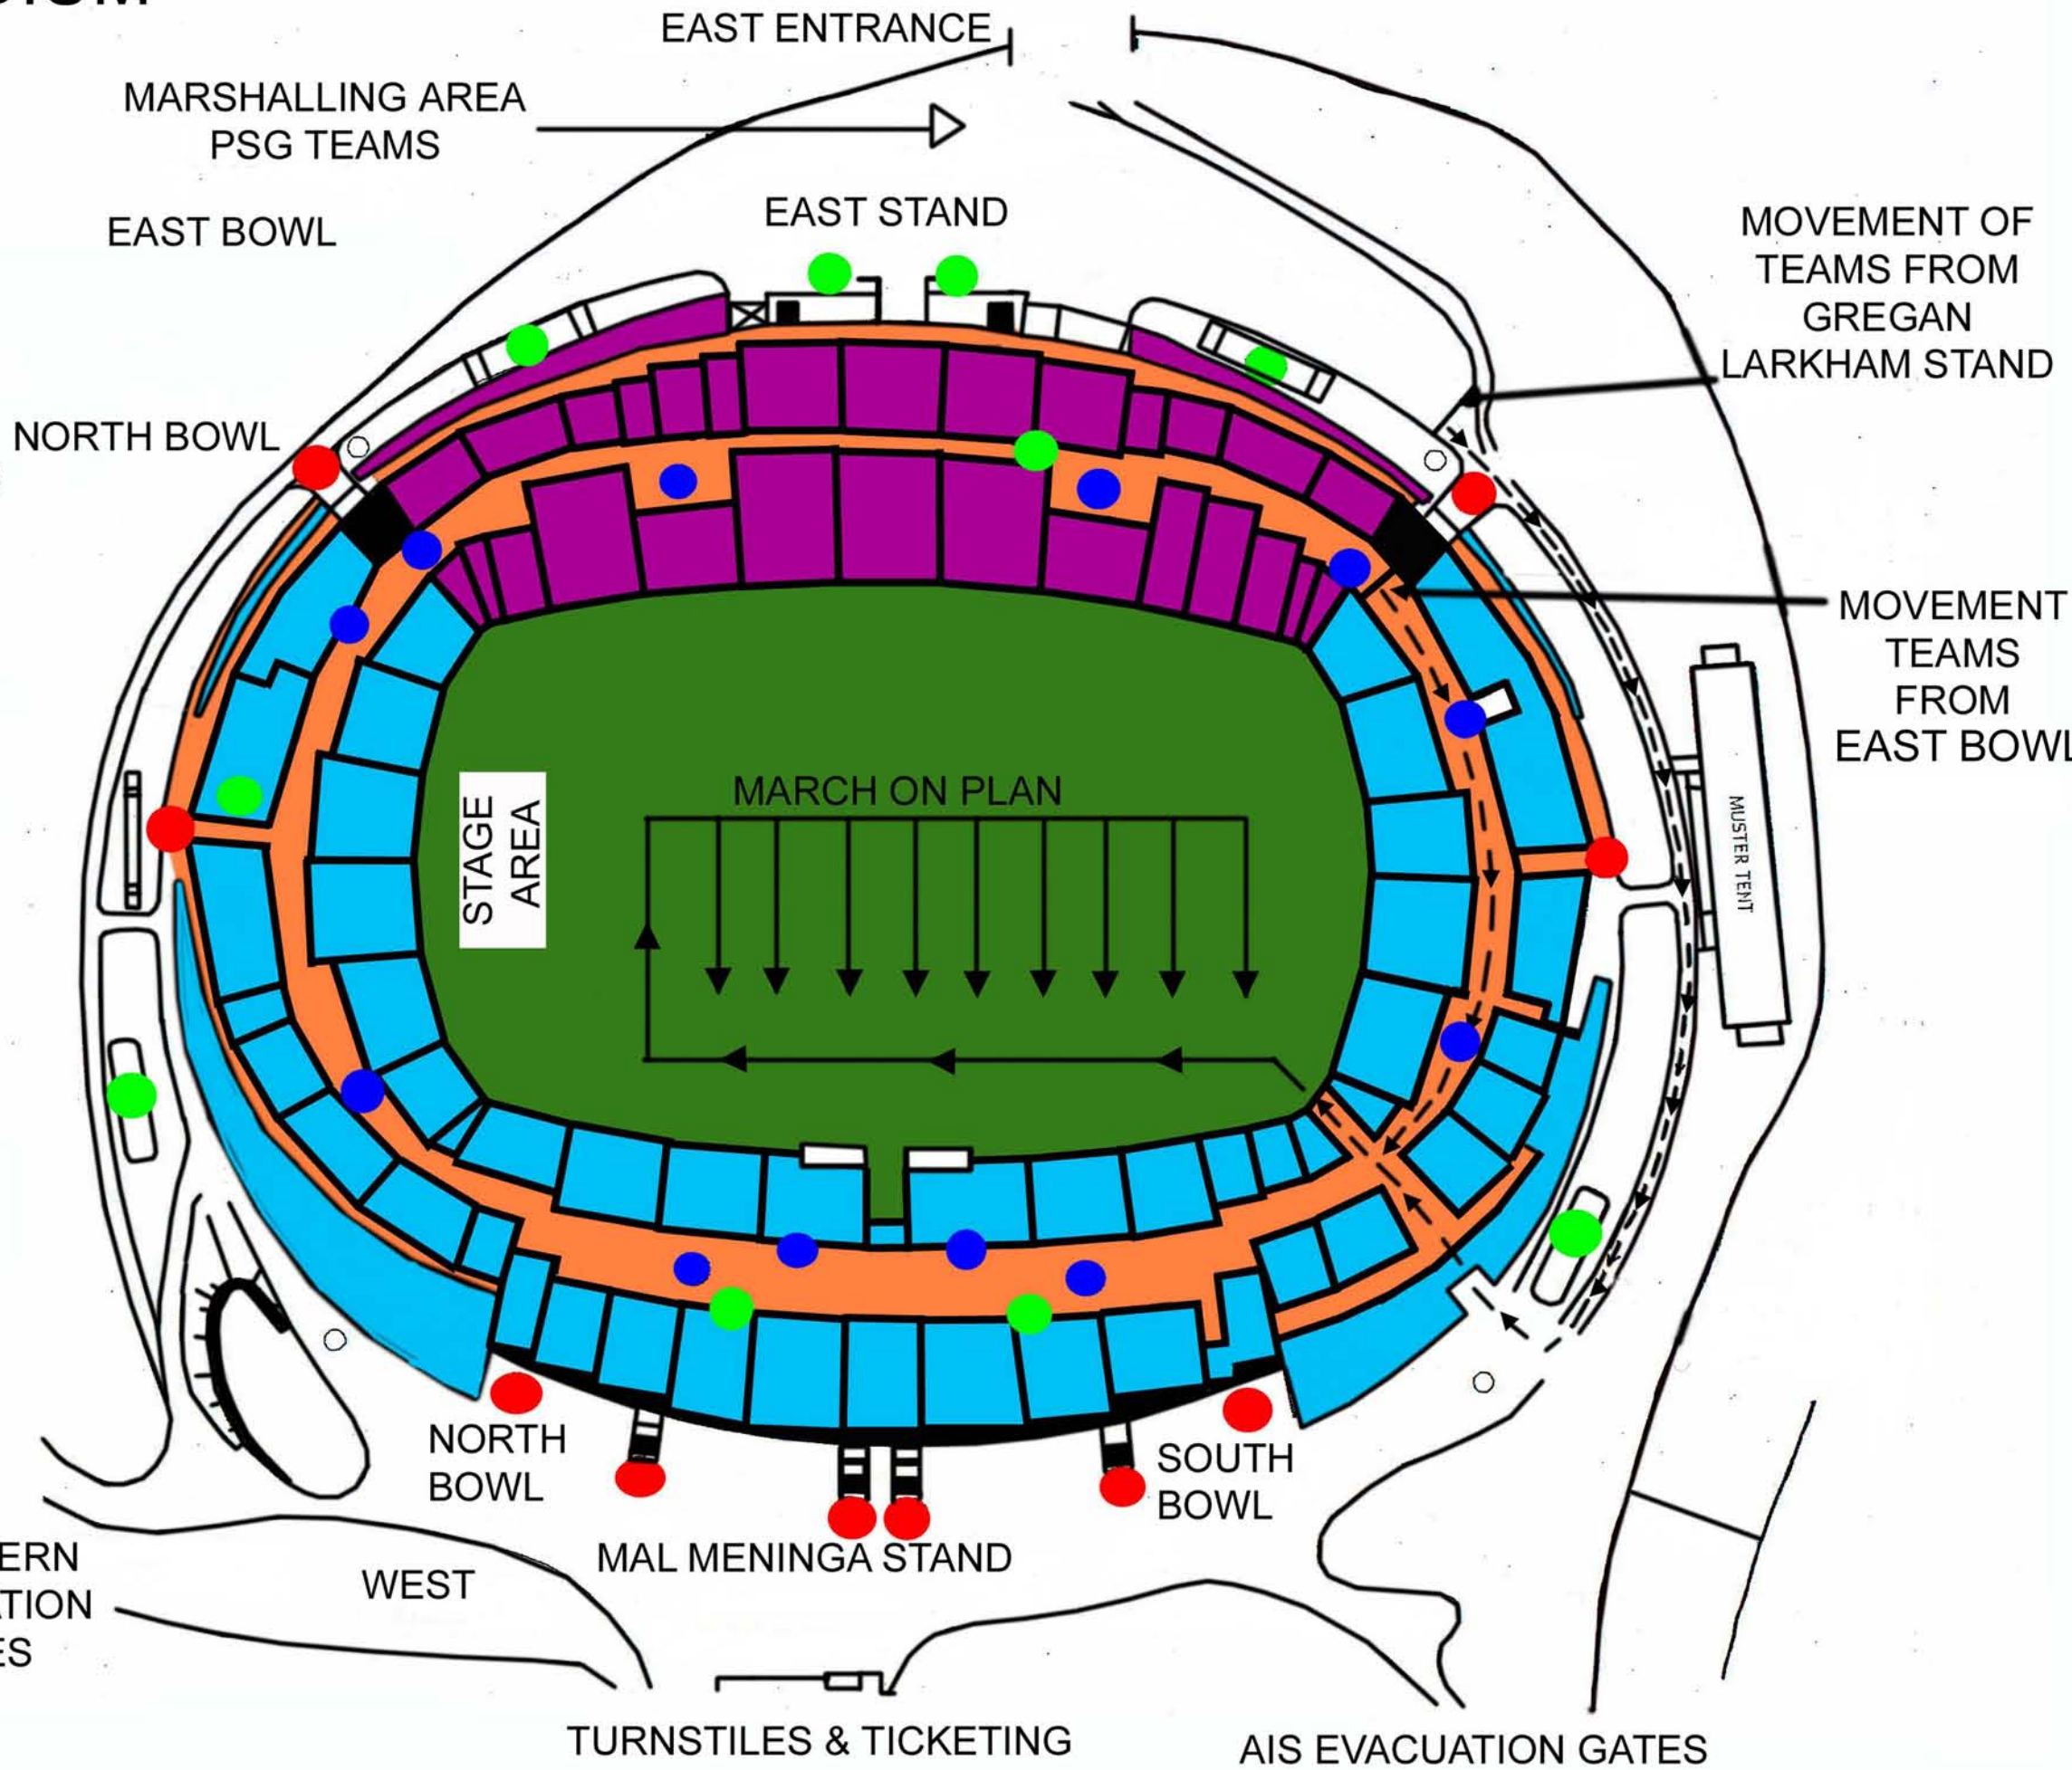

CANBERRA STADIUM

LEGEND

- PUBLIC TOILETS
- MAIN PUBLIC ACCESS POINTS
- DISABLED SEATING
- SEATING FOR PSG TEAMS
- SEATING FOR SPECTATORS

2008 PACIFIC SCHOOL GAMES
CANBERRA

NORTHERN
EVACUATION
GATES

TURNSTILES & TICKETING

AIS EVACUATION GATES