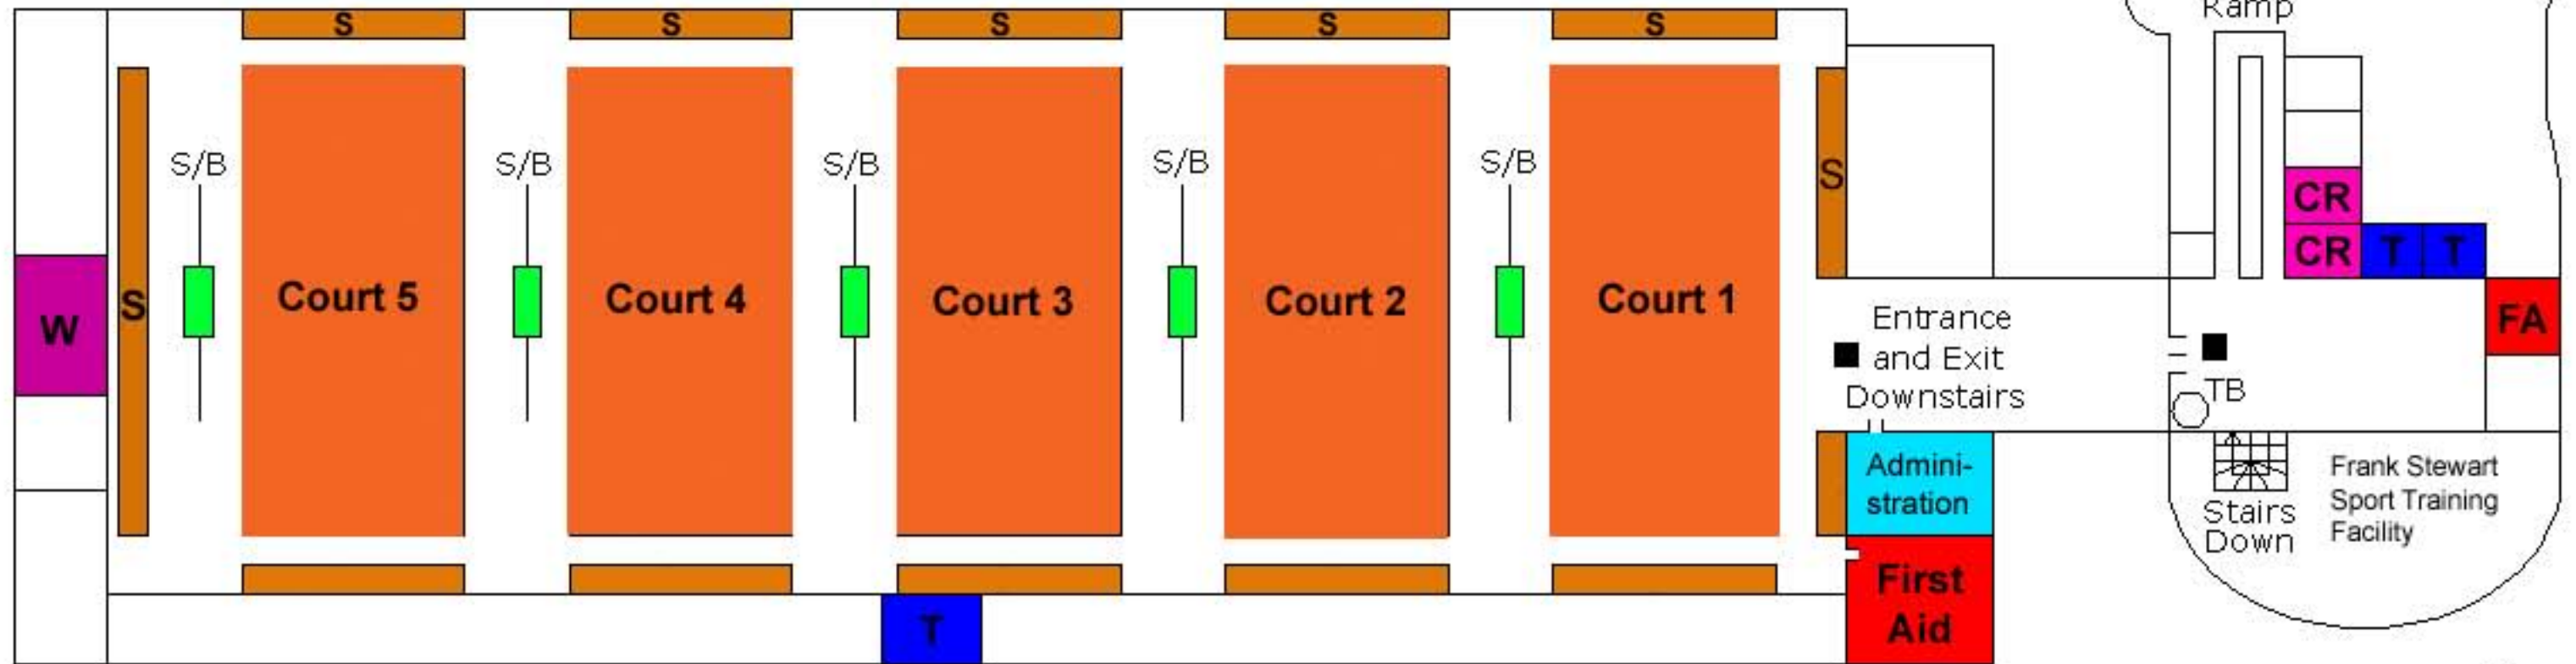

AIS Basketball Centre

← Car Park

Swimming Centre
Canberra Stadium
Track and Field
Parking

Legend

TB = Ticket booth
T = Toilet
W = Wheelchair Room
S = Spectator Seats

SS = Soccer Statue
FA = First Aid
CR = Change Rooms
S/B = Scoring/Benches
■ = Evacuation Points