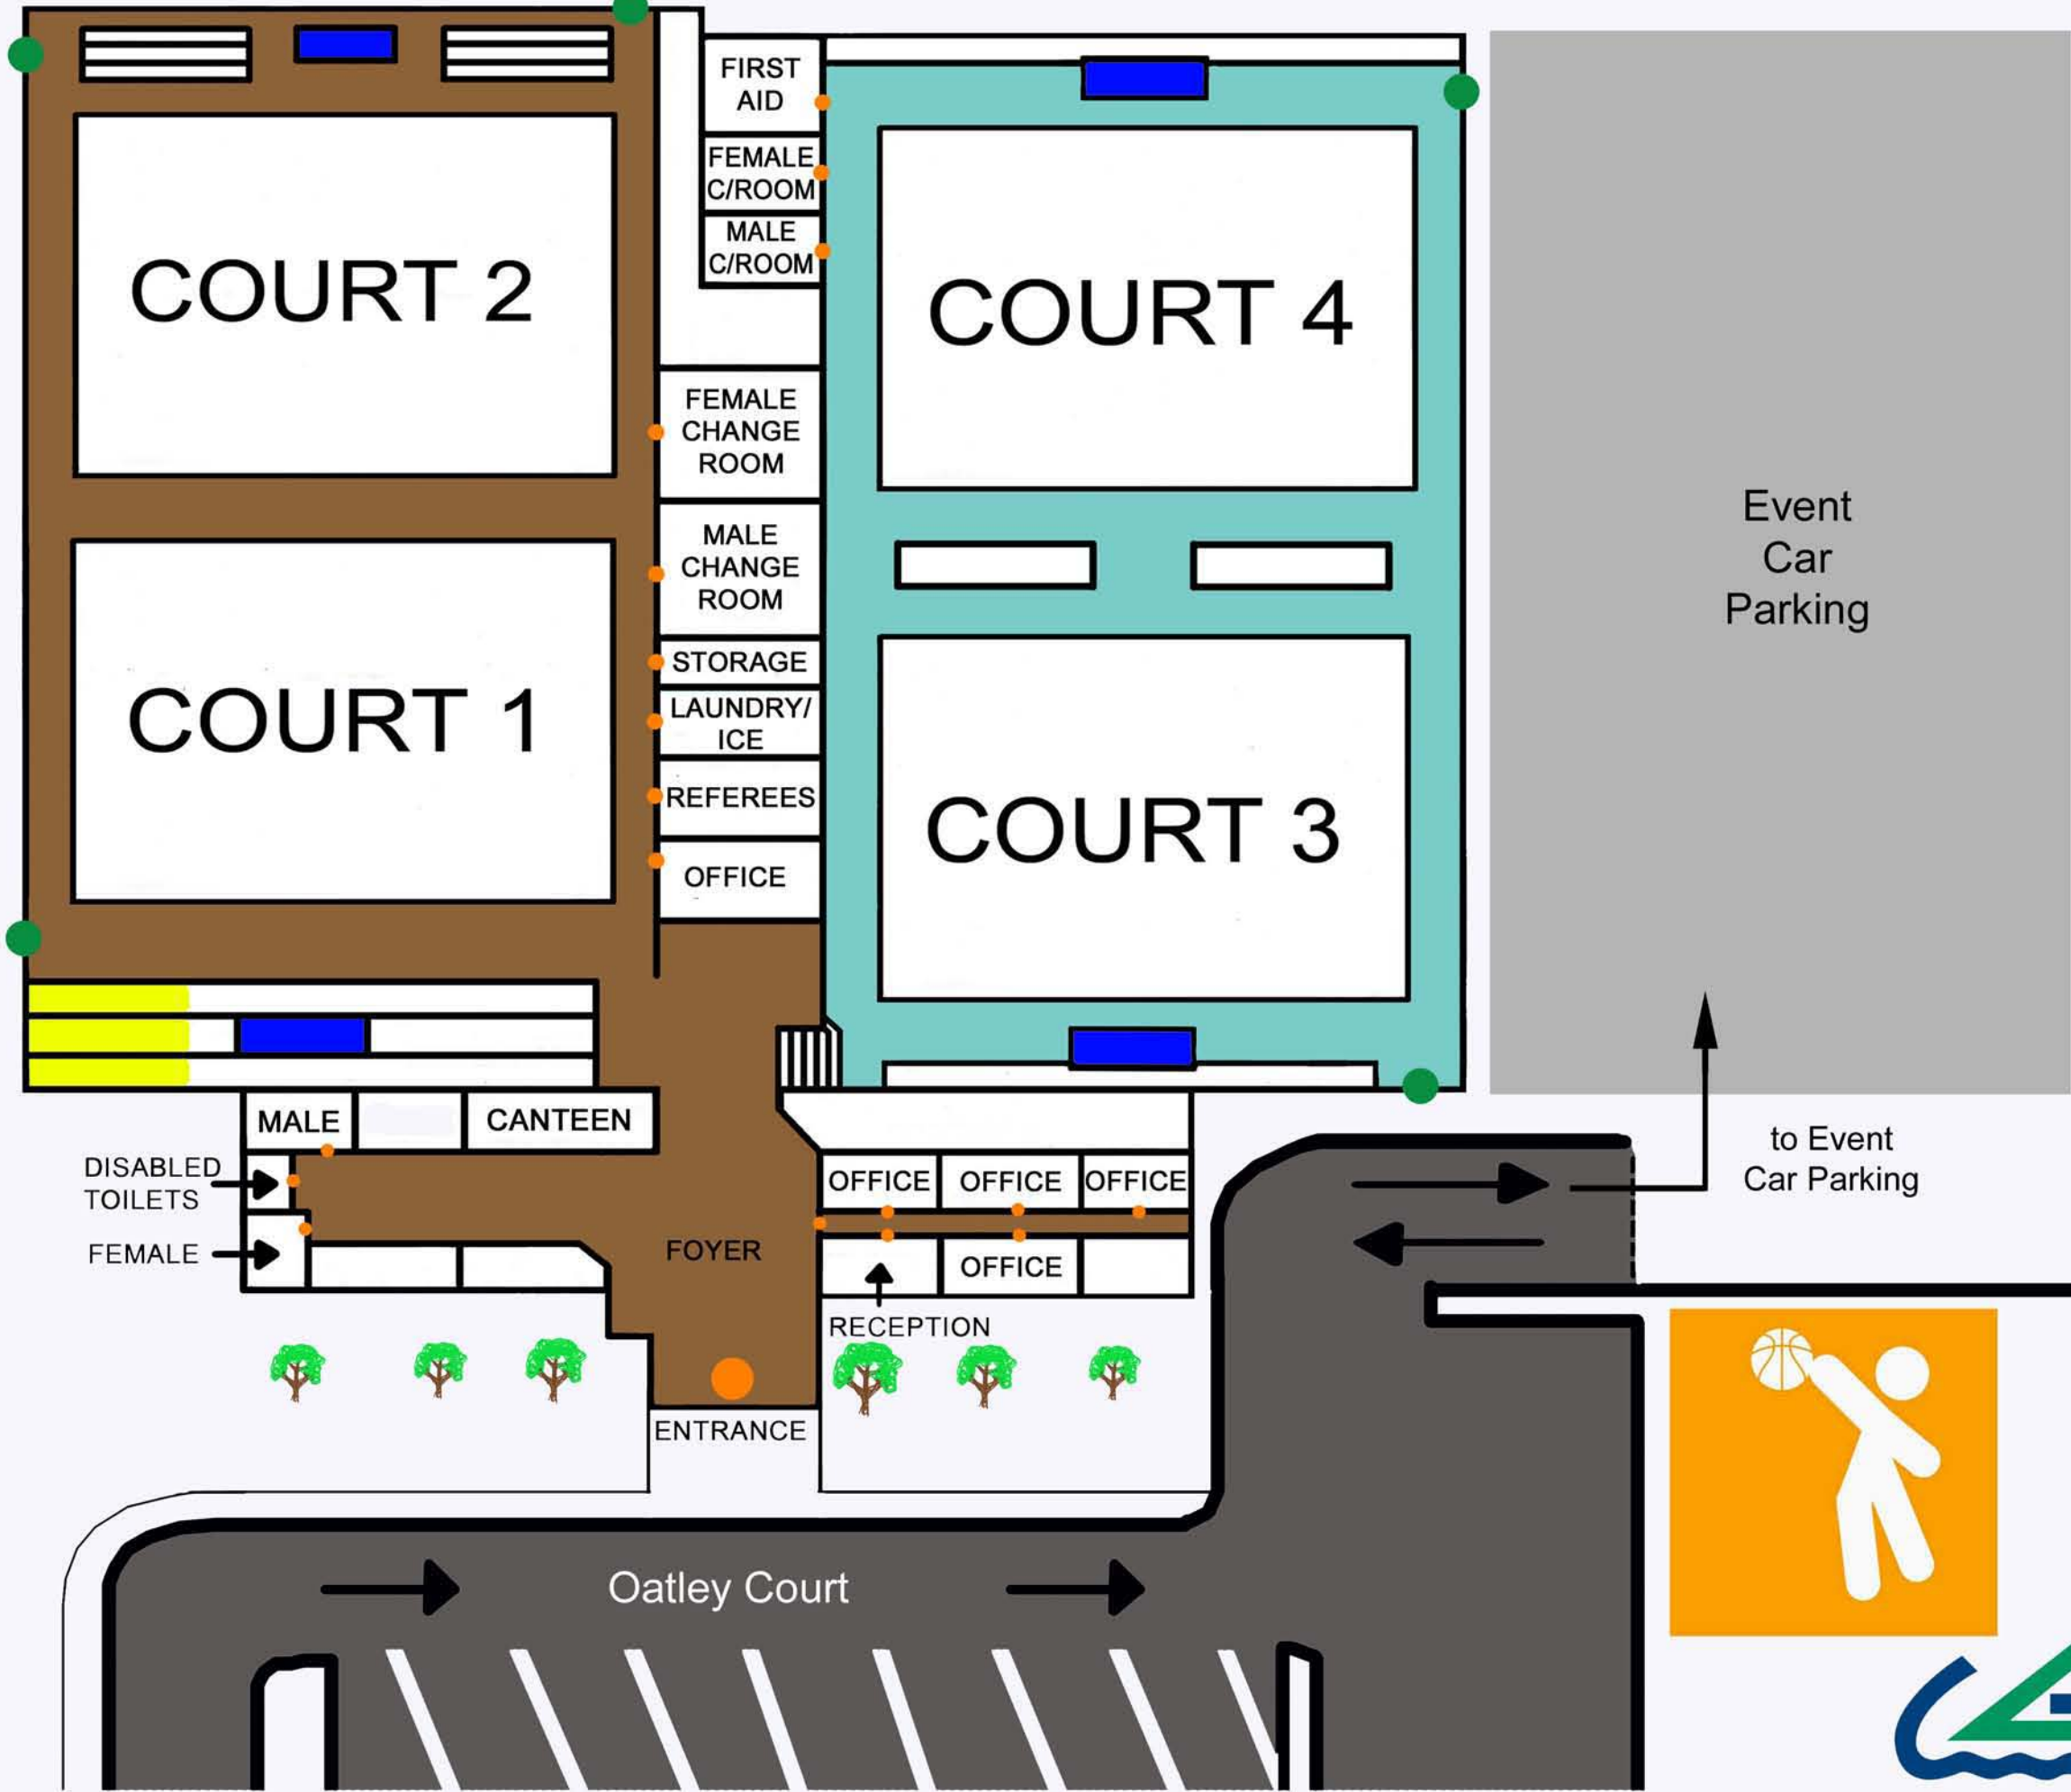

BELCONNEN BASKETBALL STADIUM

2008 PACIFIC SCHOOL GAMES
CANBERRA

LEGEND

-  Doors
-  Upstairs
-  Downstairs
-  Scoring Bench
-  V.I.P
-  Road
-  Fire Exit

Brendan Archer & Ray Mercado